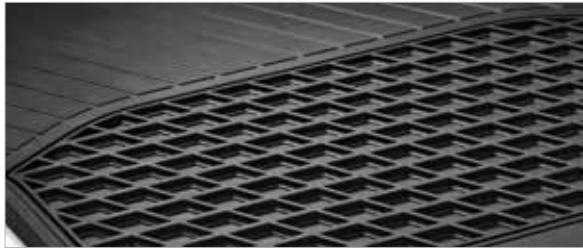

**All-Season Floor Mats -  
Front - without H00<sup>1</sup>**

A907 680 4801 9G33 - MSRP \$135

**All-Season Floor Mats -  
Front - with H00<sup>1</sup>**

A907 680 4901 9G33 - MSRP \$135

**All-Season Floor Mats -  
Front - 2-seater<sup>1</sup>**